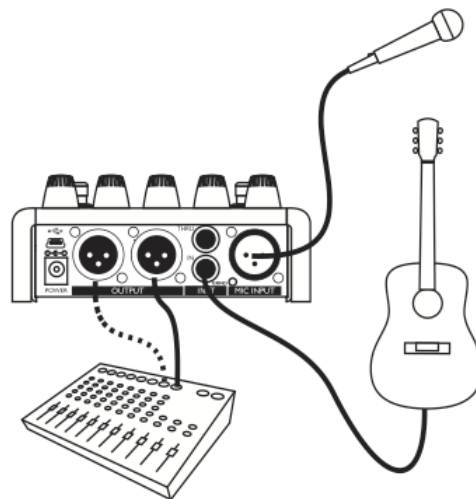

PAUL ETTERLIN

Technical Rider Paul Etterlin 2020

Lead Vocals & Guitars:

(1xSHURE SM 35 Headset wireless)

TC Harmony-G:

QSC Touchmix8: →

Acoustic& Electric Guitars:

Line6 HD 500X

XLR l & XLR r

Playback:

ipad

XLR l & XLR r

Macbook pro

XLR l & XLR r